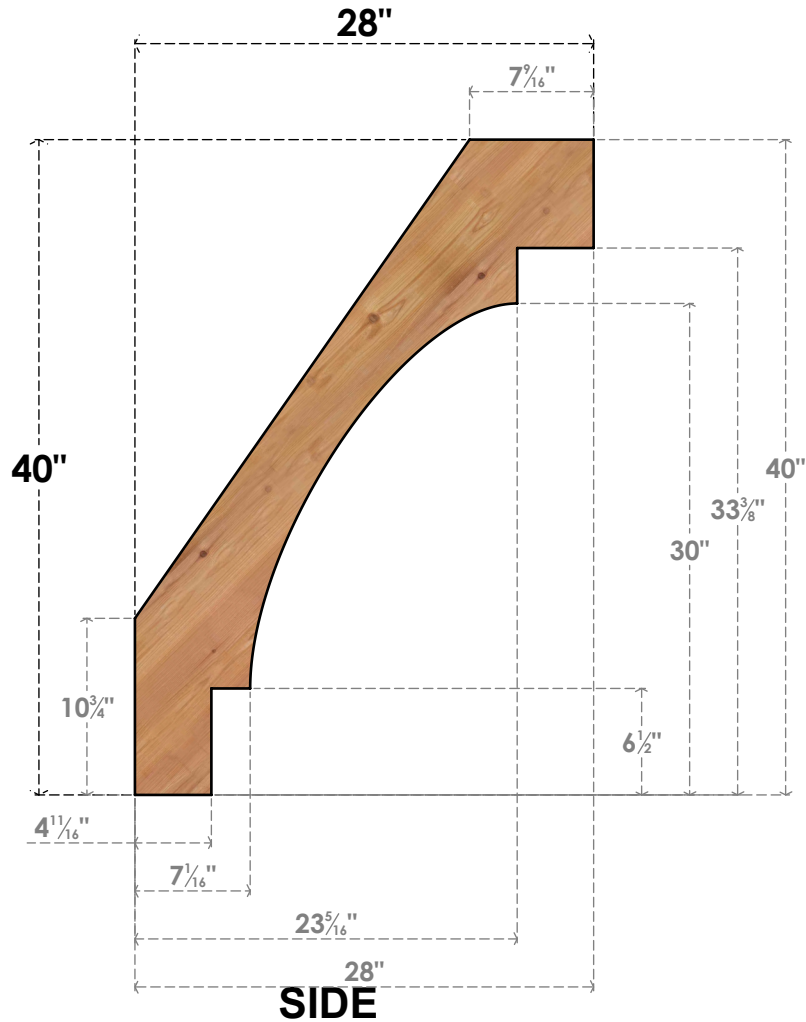

BRC04X28X40MRC00SWR

3 1/2"W X 28"D X 40"H MERCED SMOOTH BRACE, WESTERN RED CEDAR

EKENA MILLWORK
 2300 WEST MAIN ST.
 CLARKSVILLE, TX 75426
 TOLL FREE: 866-607-0453
 WWW.EKENAMILLWORK.COM

NOTES

1. INSTALLATION TO BE COMPLETED IN ACCORDANCE WITH MANUFACTURER'S SPECIFICATIONS.
2. DRAWING MAY NOT BE TO SCALE
3. THIS DRAWING IS INTENDED FOR DESIGN AND PLANNING PURPOSES ONLY.
4. ALL INFORMATION CONTAINED HEREIN WAS CURRENT AT THE TIME OF DEVELOPMENT BUT MUST BE REVIEWED AND APPROVED BY THE PRODUCT MANUFACTURER TO BE CONSIDERED ACCURATE.
5. PRODUCTS ARE NOT KILN DRIED. THIS ITEM IS UNIQUE AND WILL CONTAIN THE NATURAL VARIATIONS THAT THE WOOD SPECIES OFFERS. THIS MAY RESULT IN VARIATIONS UP TO 1/4"