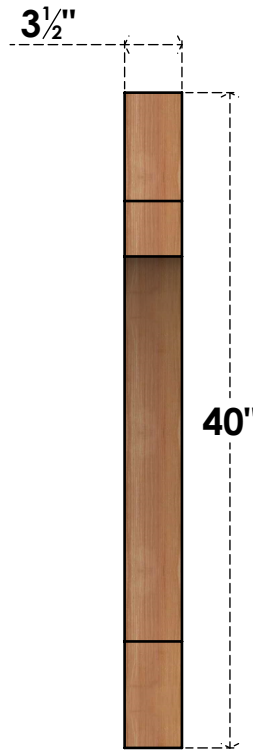

BRC04X28X40MRC00SWR

3 1/2"W X 28"D X 40"H MERCED SMOOTH BRACE, WESTERN RED CEDAR

EKENA MILLWORK
 2300 WEST MAIN ST.
 CLARKSVILLE, TX 75426
 TOLL FREE: 866-607-0453
 WWW.EKENAMILLWORK.COM

NOTES

1. INSTALLATION TO BE COMPLETED IN ACCORDANCE WITH MANUFACTURER'S SPECIFICATIONS.
2. DRAWING MAY NOT BE TO SCALE
3. THIS DRAWING IS INTENDED FOR DESIGN AND PLANNING PURPOSES ONLY.
4. ALL INFORMATION CONTAINED HEREIN WAS CURRENT AT THE TIME OF DEVELOPMENT BUT MUST BE REVIEWED AND APPROVED BY THE PRODUCT MANUFACTURER TO BE CONSIDERED ACCURATE.
5. PRODUCTS ARE NOT KILN DRIED. THIS ITEM IS UNIQUE AND WILL CONTAIN THE NATURAL VARIATIONS THAT THE WOOD SPECIES OFFERS. THIS MAY RESULT IN VARIATIONS UP TO 1/4"